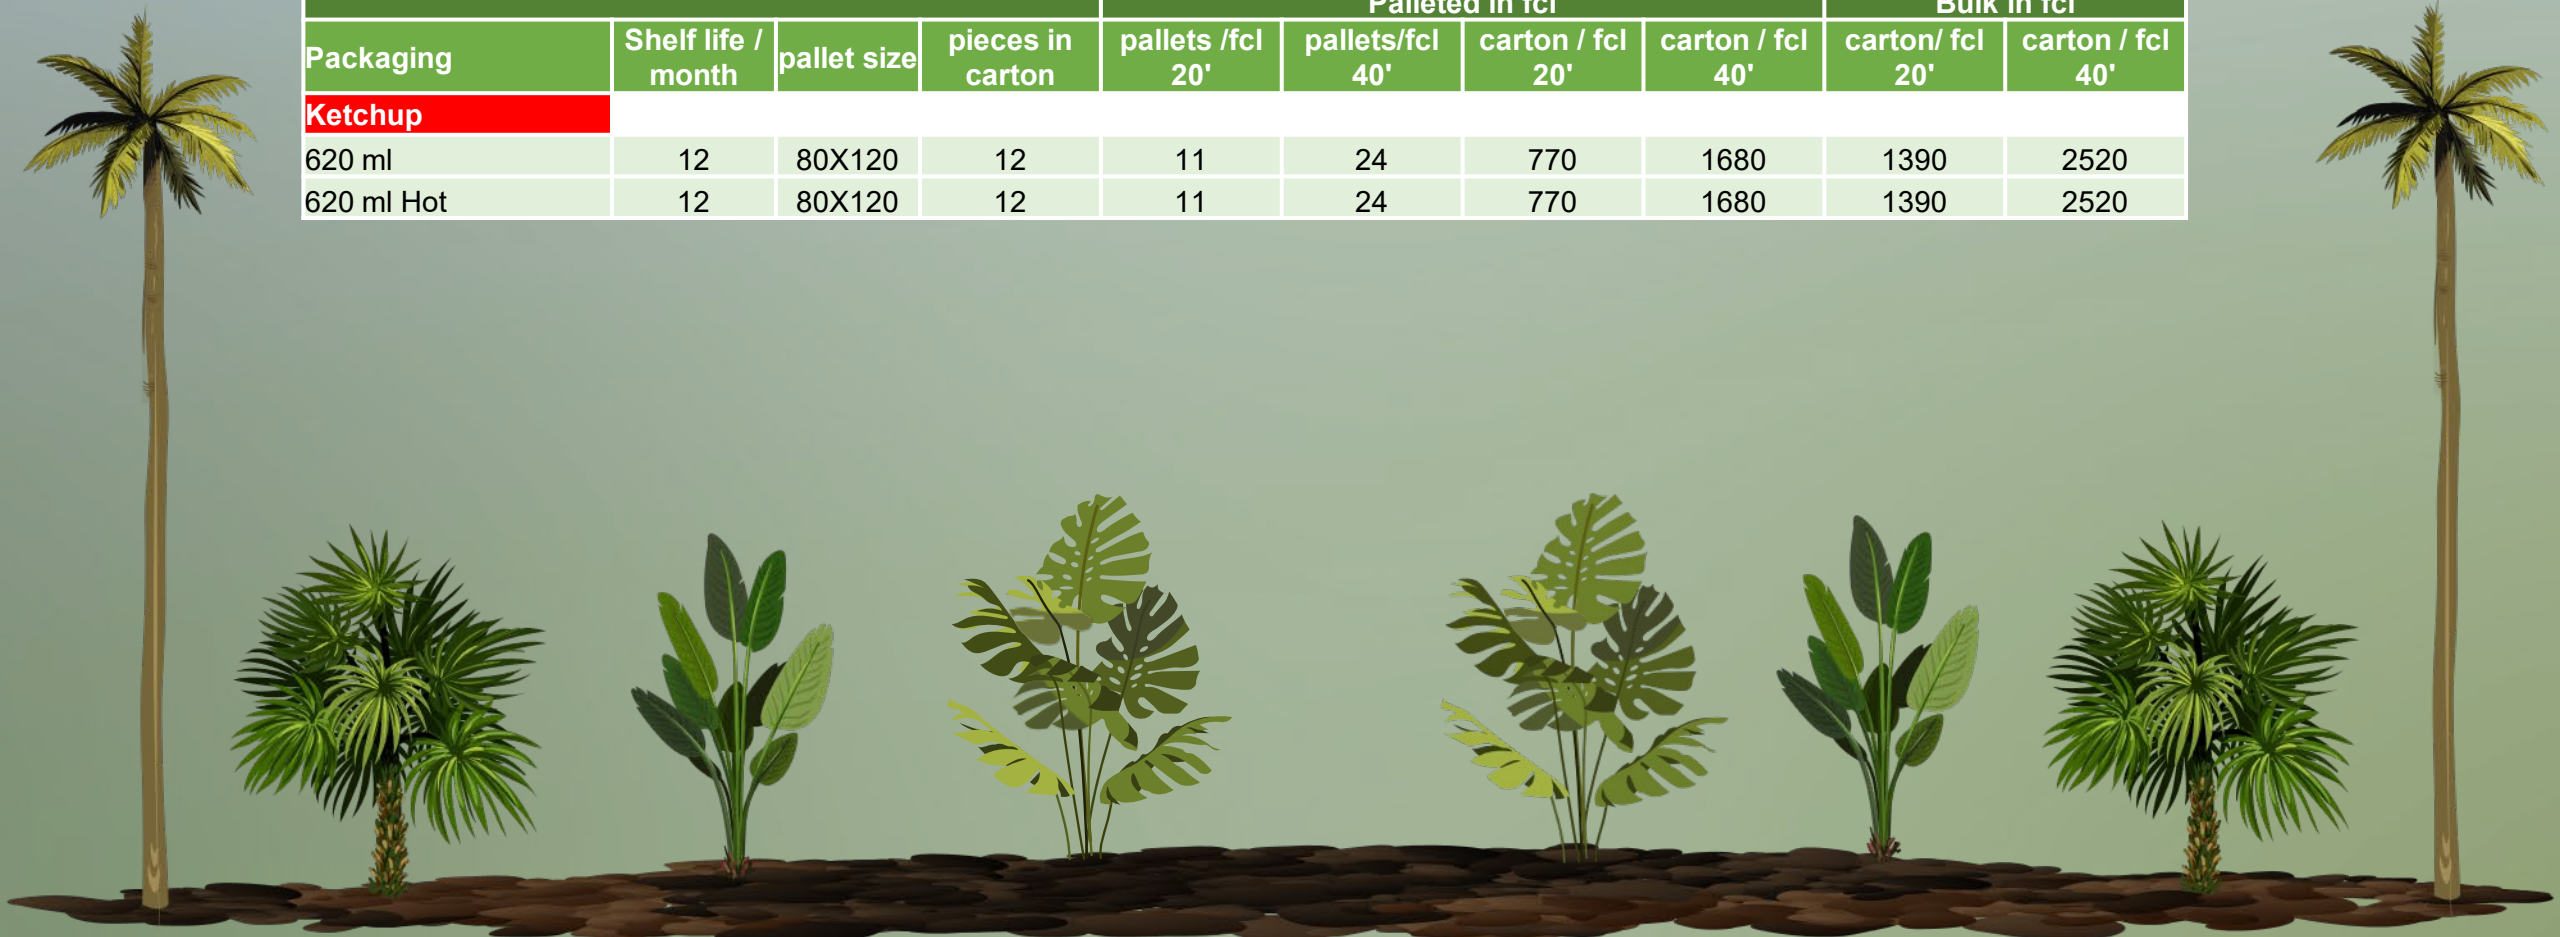

Export packaging

Packaging	Shelf life / month	pallet size	pieces in carton	Palleted in fcl				Bulk in fcl	
				pallets /fcl 20'	pallets/fcl 40'	carton / fcl 20'	carton / fcl 40'	carton/ fcl 20'	carton / fcl 40'
Ketchup									
620 ml	12	80X120	12	11	24	770	1680	1390	2520
620 ml Hot	12	80X120	12	11	24	770	1680	1390	2520